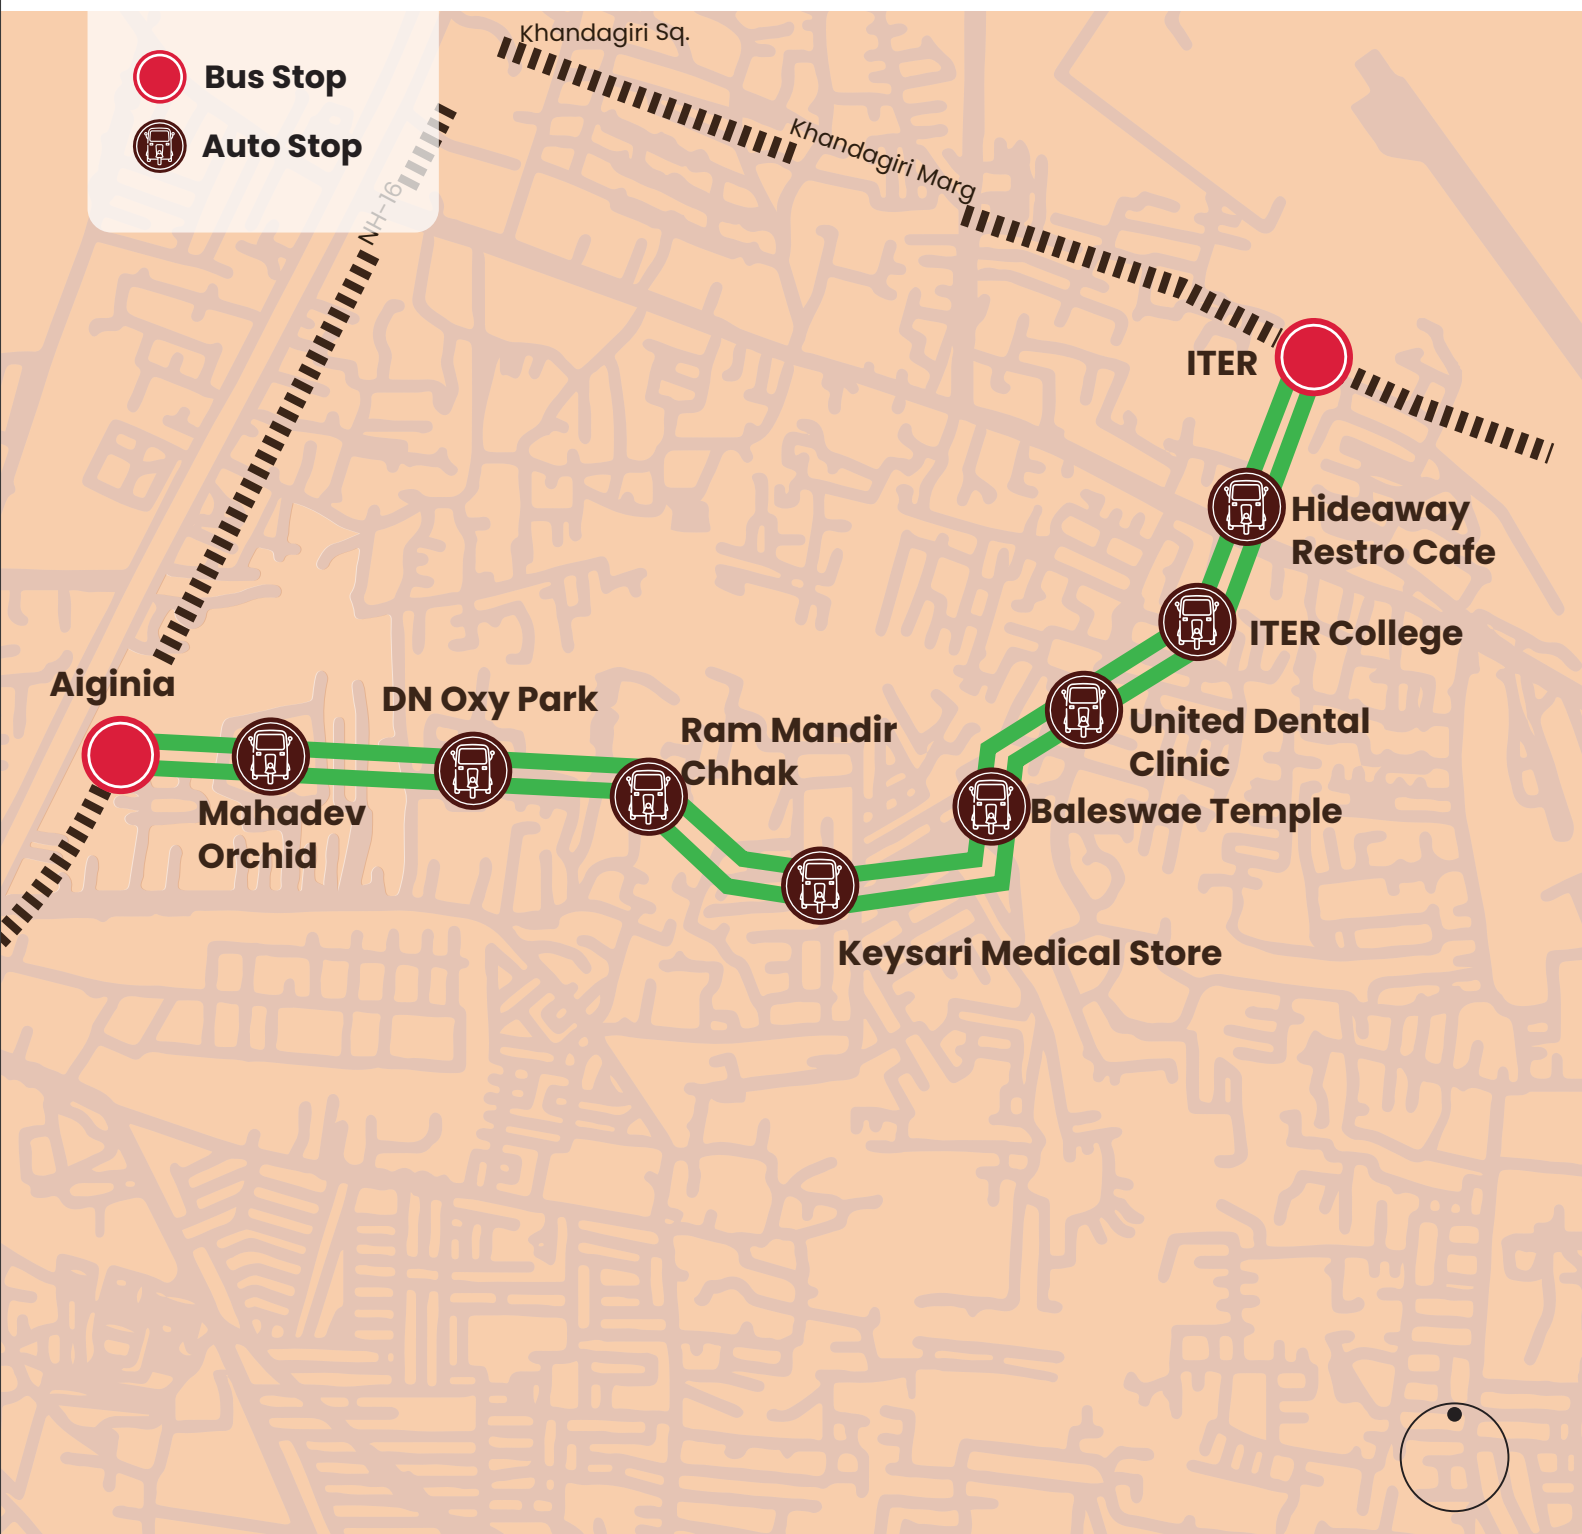

ER-06 (ITER)

Operating Hours

| 09:00 AM - 06:00 PM

Available every 15 -20 minutes in peak hours

4
E-Ride

Total Route Length: 4.9 Km