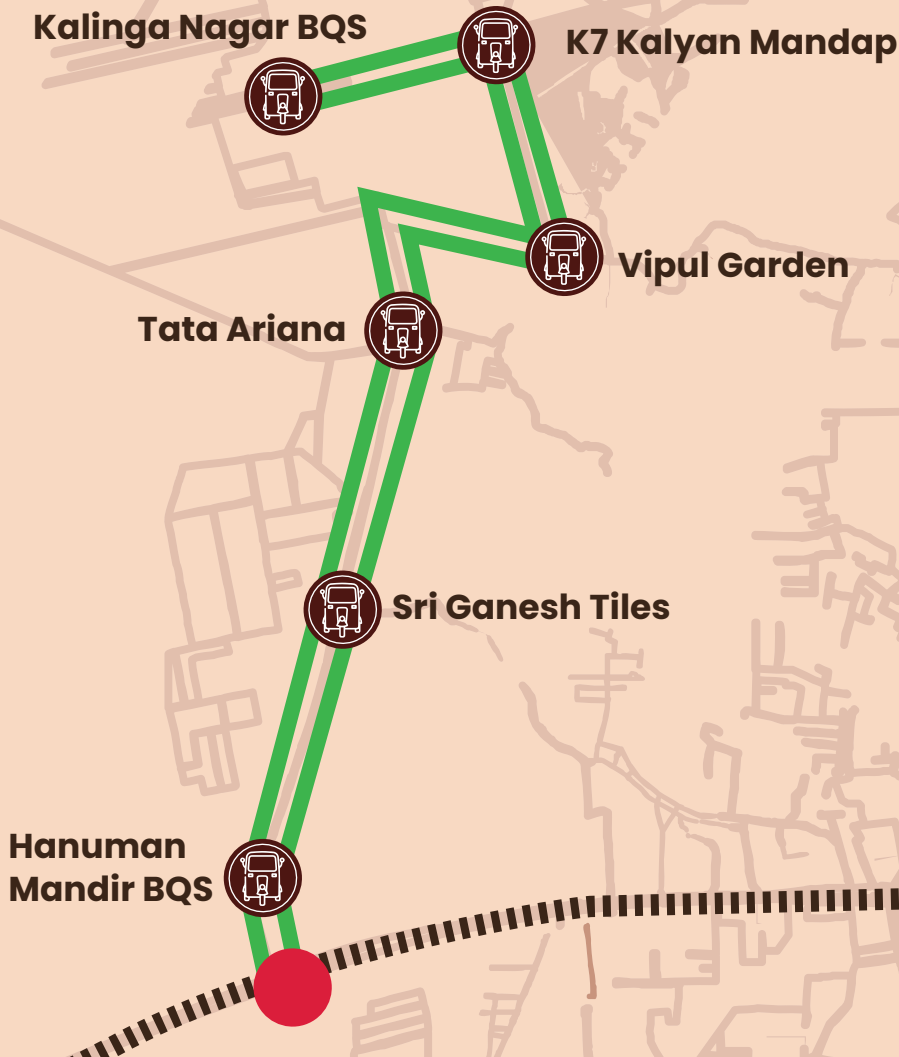

ER-03 (Sailashree Vihar)

Operating Hours | 09:00 AM - 06:00 PM

- Bus Stop**
- Auto Stop**

Available every 15 - 20 minutes in peak hours

3 E-Ride

Total Route Length: **2.74 Km**

ER-04 (Sum Hospital)

Operating Hours | 09:00 AM - 06:00 PM

- Bus Stop**
- Auto Stop**

Available every 15 - 20 minutes in peak hours

4
E-Ride

Total Route Length: 1.78 Km

ER-11 (Kalinga Nagar BQS)

Operating Hours | 09:00 AM - 06:00 PM

- Bus Stop**
- Auto Stop**

Available every 15 - 20 minutes in peak hours

4
E-Ride

Total Route Length: 1.78 Km

ER-12 (Damana Square)

Operating Hours | 09:00 AM - 06:00 PM

Available every 15 - 20 minutes in peak hours

4
E-Ride

Total Route Length: **3.1 Km**

ER-13 (Jagamara Jagannath Temple)

Operating Hours | 09:00 AM - 06:00 PM

Available every 10 -15 minutes in peak hours

6 E-Ride

Total Route Length: 2.9 Km