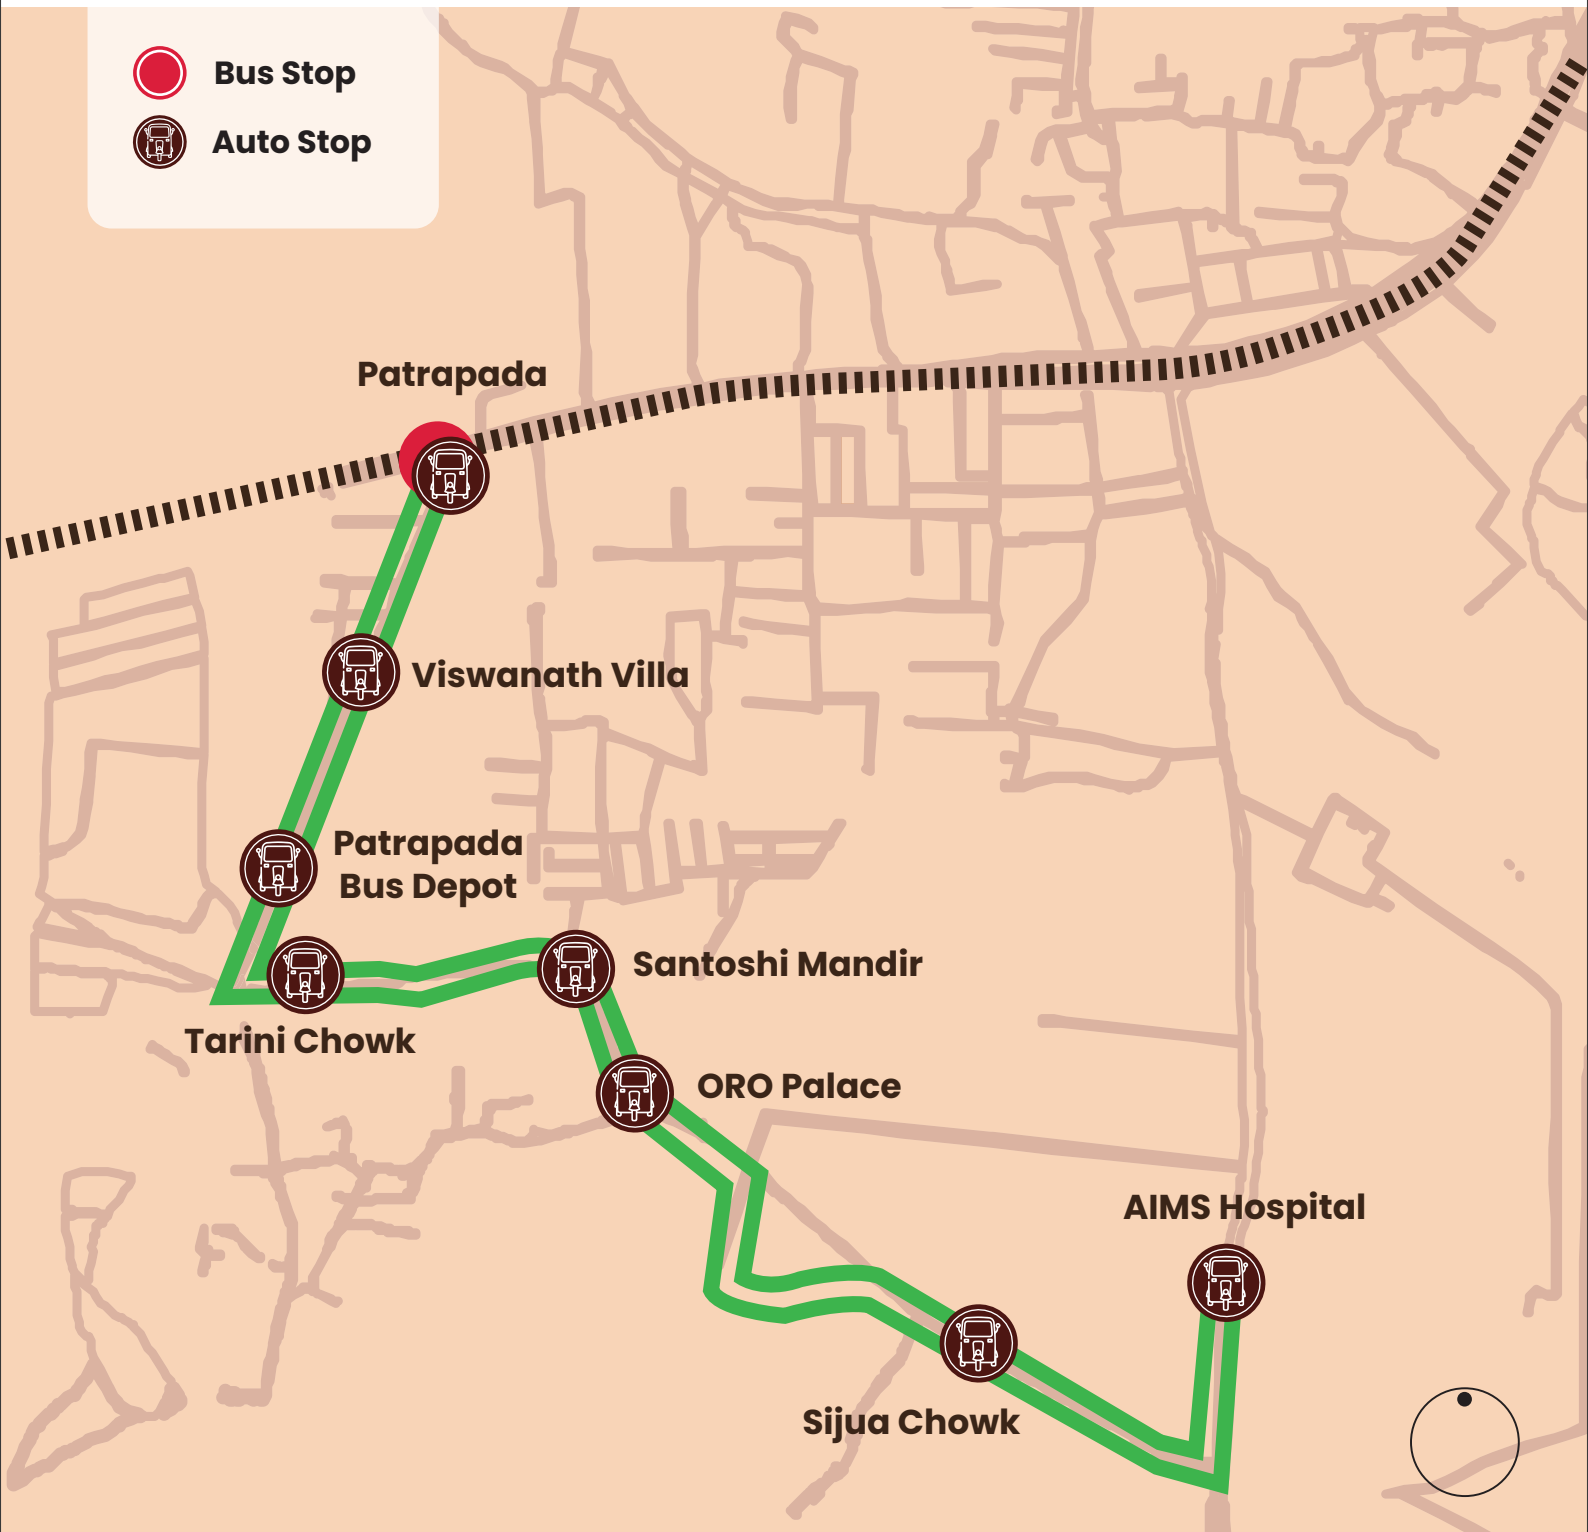

ER-10 (AIMS Hospital)

Operating Hours | 09:00 AM - 06:00 PM

- **Bus Stop**
- **Auto Stop**

Available every 15 - 20 minutes in peak hours

4
E-Ride

Total Route Length: 1.78 Km