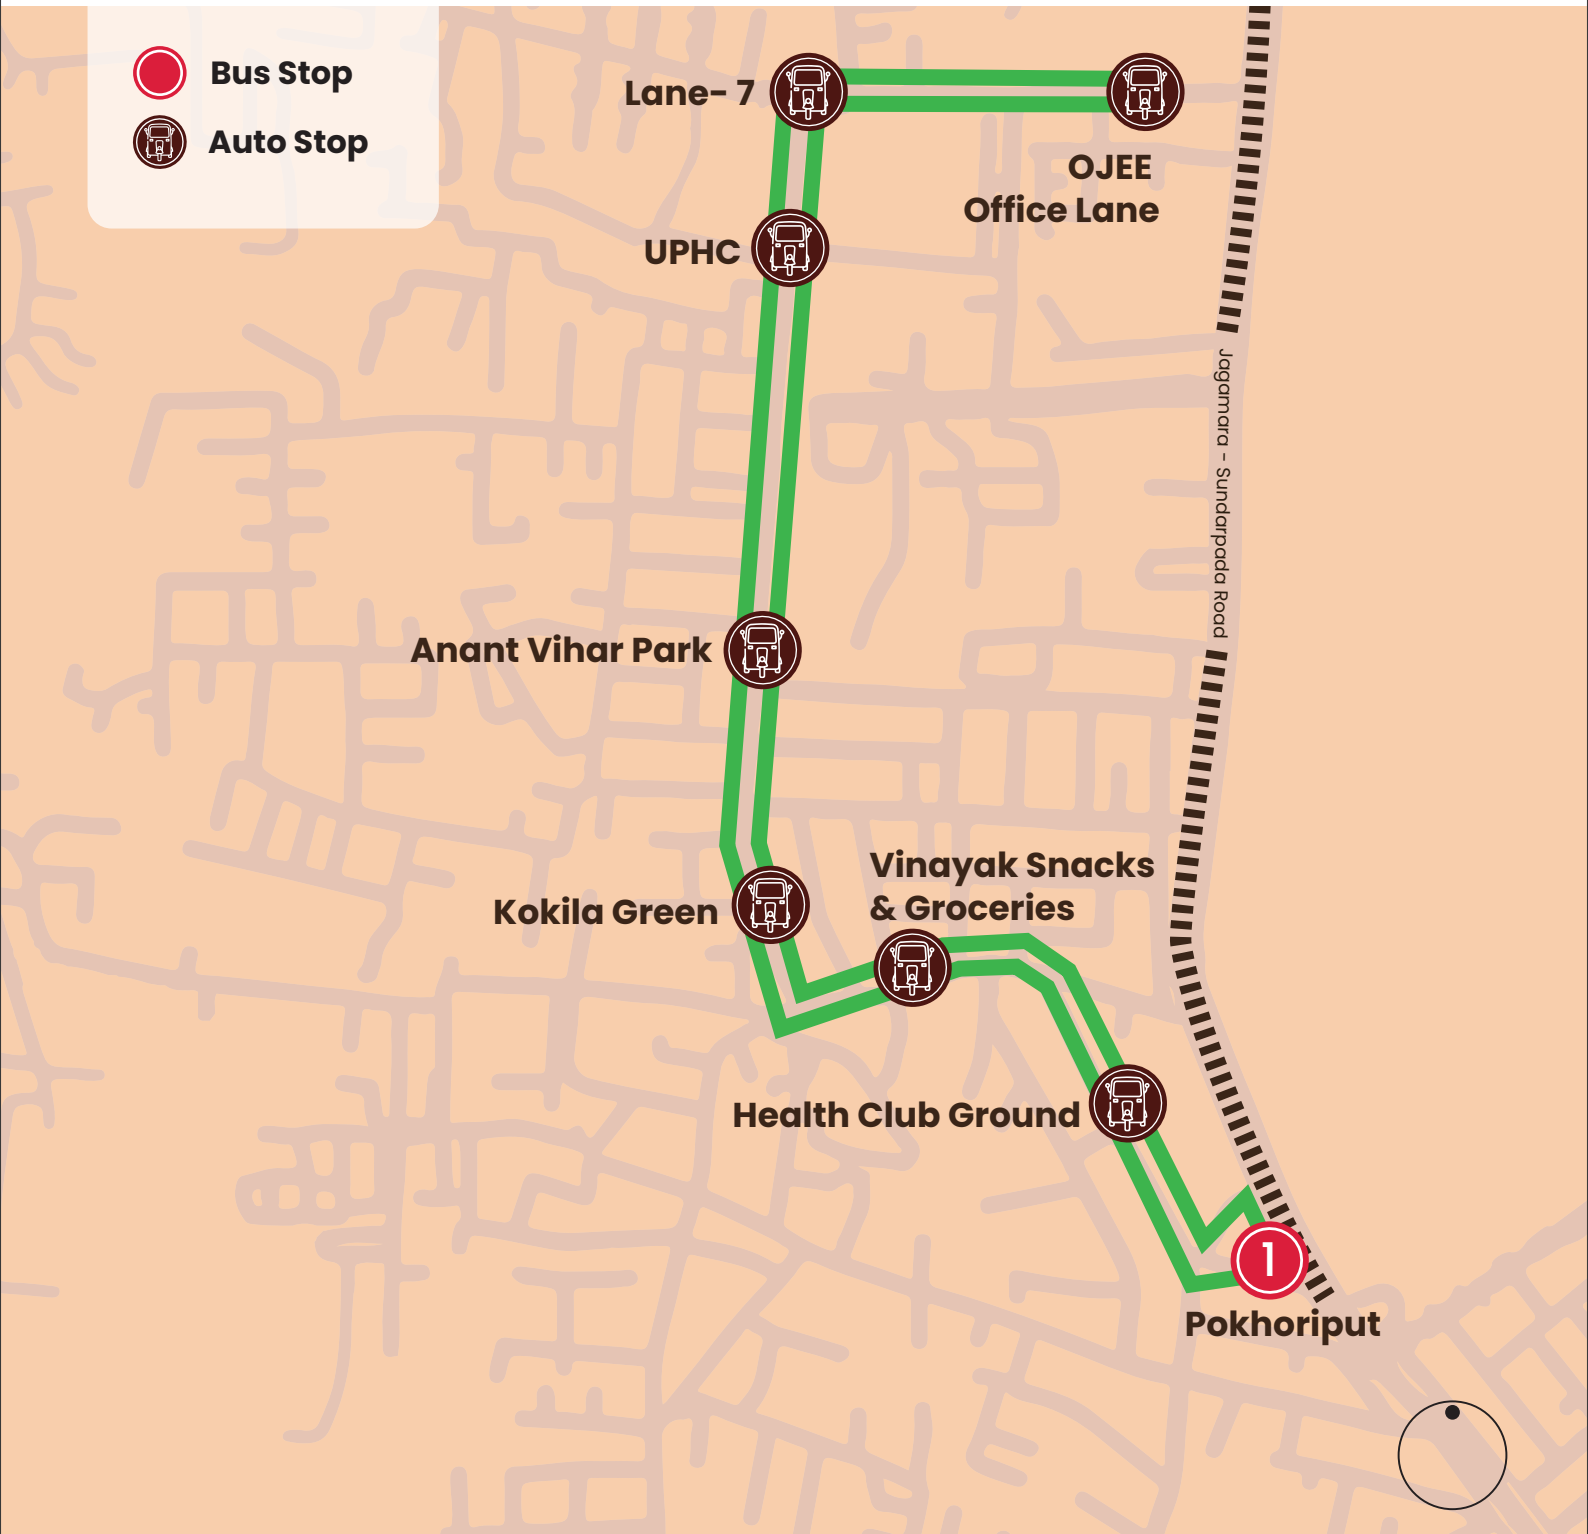

ER-06 (ITER)

Operating Hours

| 09:00 AM - 06:00 PM

Available every 15 -20 minutes in peak hours

4
E-Ride

Total Route Length: 4.9 Km

ER-07 (Pokhariput)

Operating Hours | 09:00 AM - 06:00 PM

- Bus Stop**
- Auto Stop**

Available every 15 -20 minutes in peak hours

4 E-Ride

Total Route Length: 3.21 Km

ER-08 (Infocity)

Operating Hours | 09:00 AM - 06:00 PM

- Bus Stop**
- Auto Stop**

Available every 15 - 20 minutes in peak hours

4
E-Ride

Total Route Length: 1.78 Km

ER-12 (Damana Square)

Operating Hours | 09:00 AM - 06:00 PM

Available every 15 - 20 minutes in peak hours

4
E-Ride

Total Route Length: **3.1 Km**

ER-13 (Jagamara Jagannath Temple)

Operating Hours | 09:00 AM - 06:00 PM

Available every 10 -15 minutes in peak hours

6 E-Ride

Total Route Length: 2.9 Km