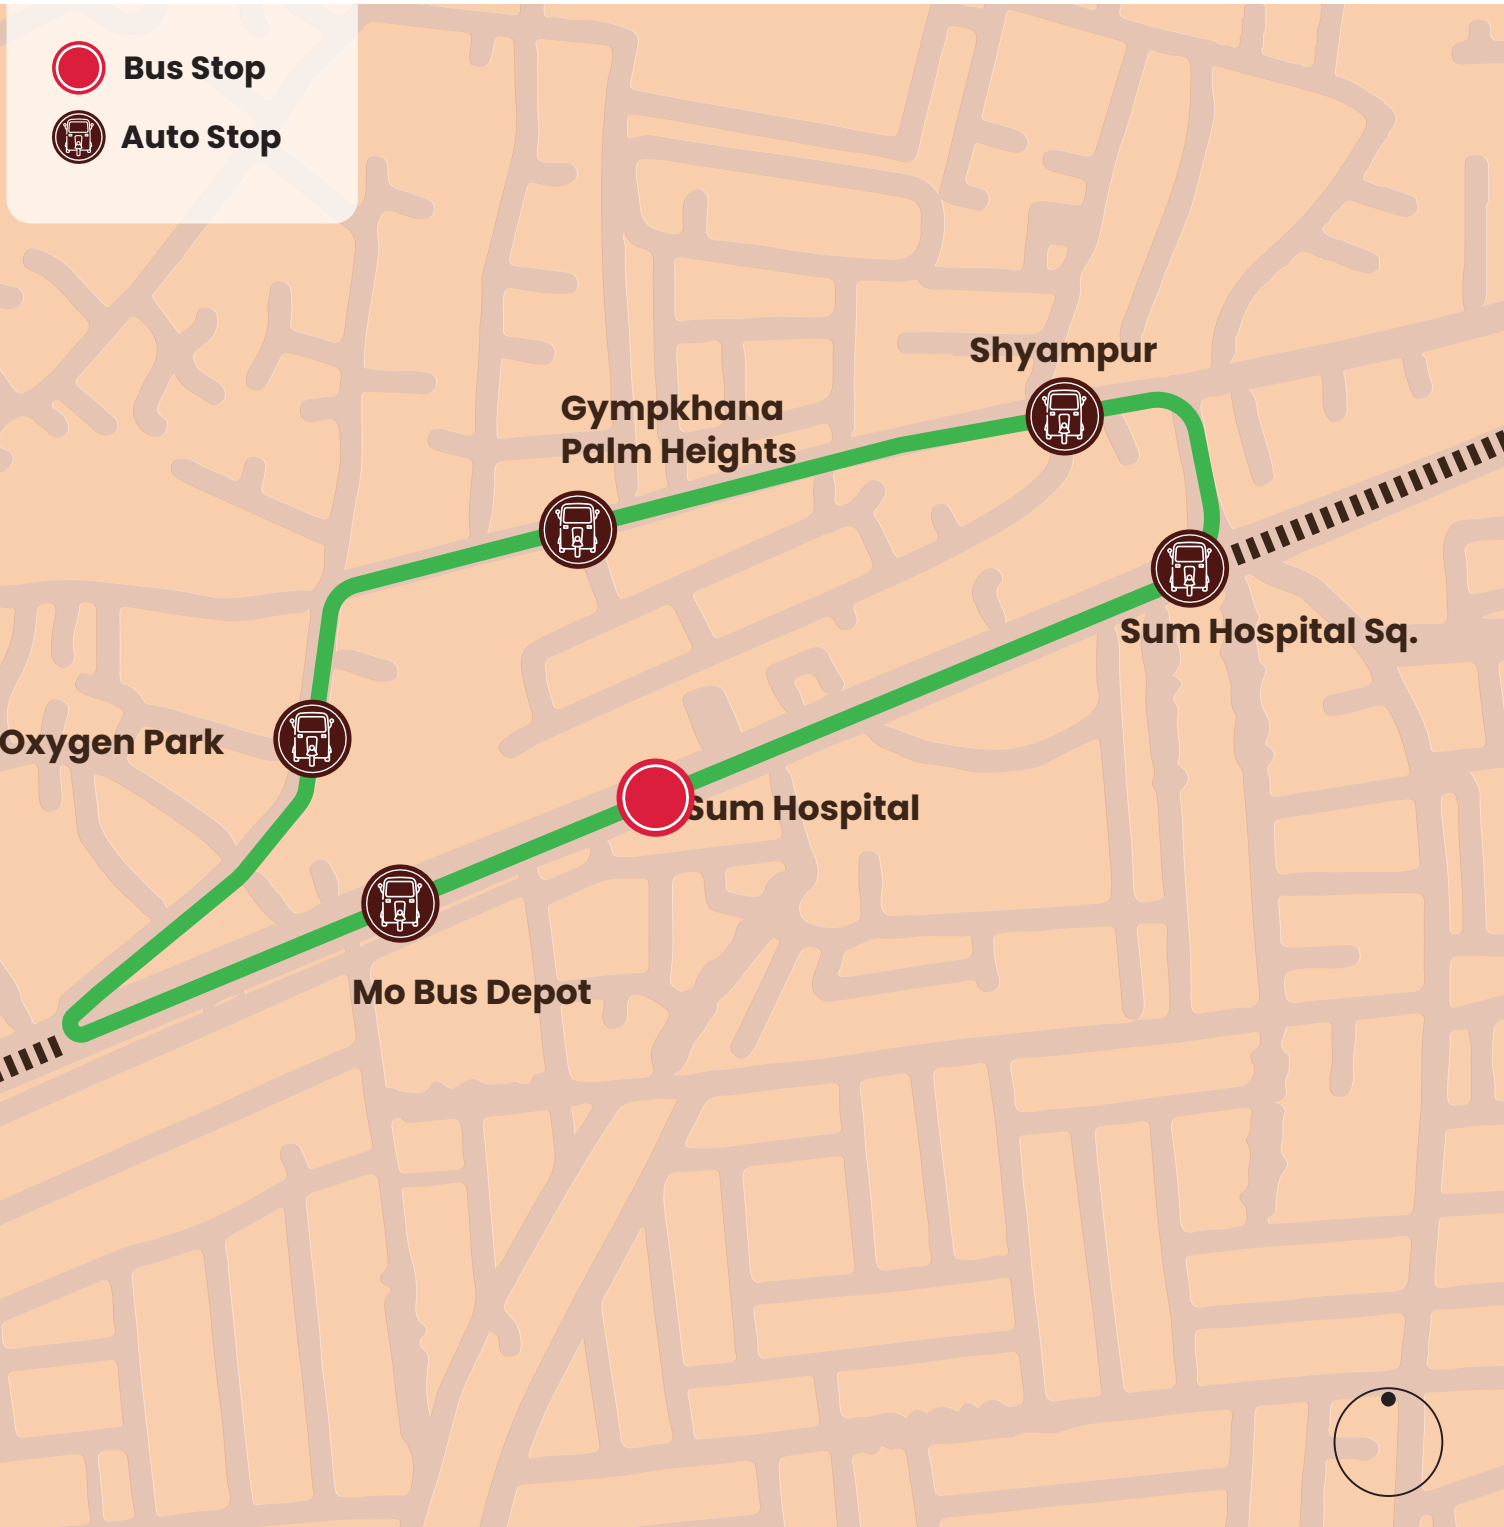

ER-03 (Sailashree Vihar)

Operating Hours | 09:00 AM - 06:00 PM

- Bus Stop**
- Auto Stop**

Available every 15 - 20 minutes in peak hours

3 E-Ride

Total Route Length: **2.74 Km**

ER-04 (Sum Hospital)

Operating Hours | 09:00 AM - 06:00 PM

Available every 10 minutes in peak hours

2
E-Ride

Total Route Length: 1.72 Km

ER-05 (Sum K8 Hospital)

Operating Hours | 09:00 AM - 06:00 PM

Available every 10 minutes in peak hours

3
E-Ride

Total Route Length: 3.79 Km

- Bus Stop**
- Auto Stop**

Available every 15 -20 minutes in peak hours

4 E-Ride

Total Route Length: 3.21 Km

ER-08 (Infocity)

Operating Hours | 09:00 AM - 06:00 PM

- Bus Stop**
- Auto Stop**

Available every 15 - 20 minutes in peak hours

Operating Hours | 09:00 AM - 06:00 PM

Available every 10 -15 minutes in peak hours

6 E-Ride

Total Route Length: 2.9 Km