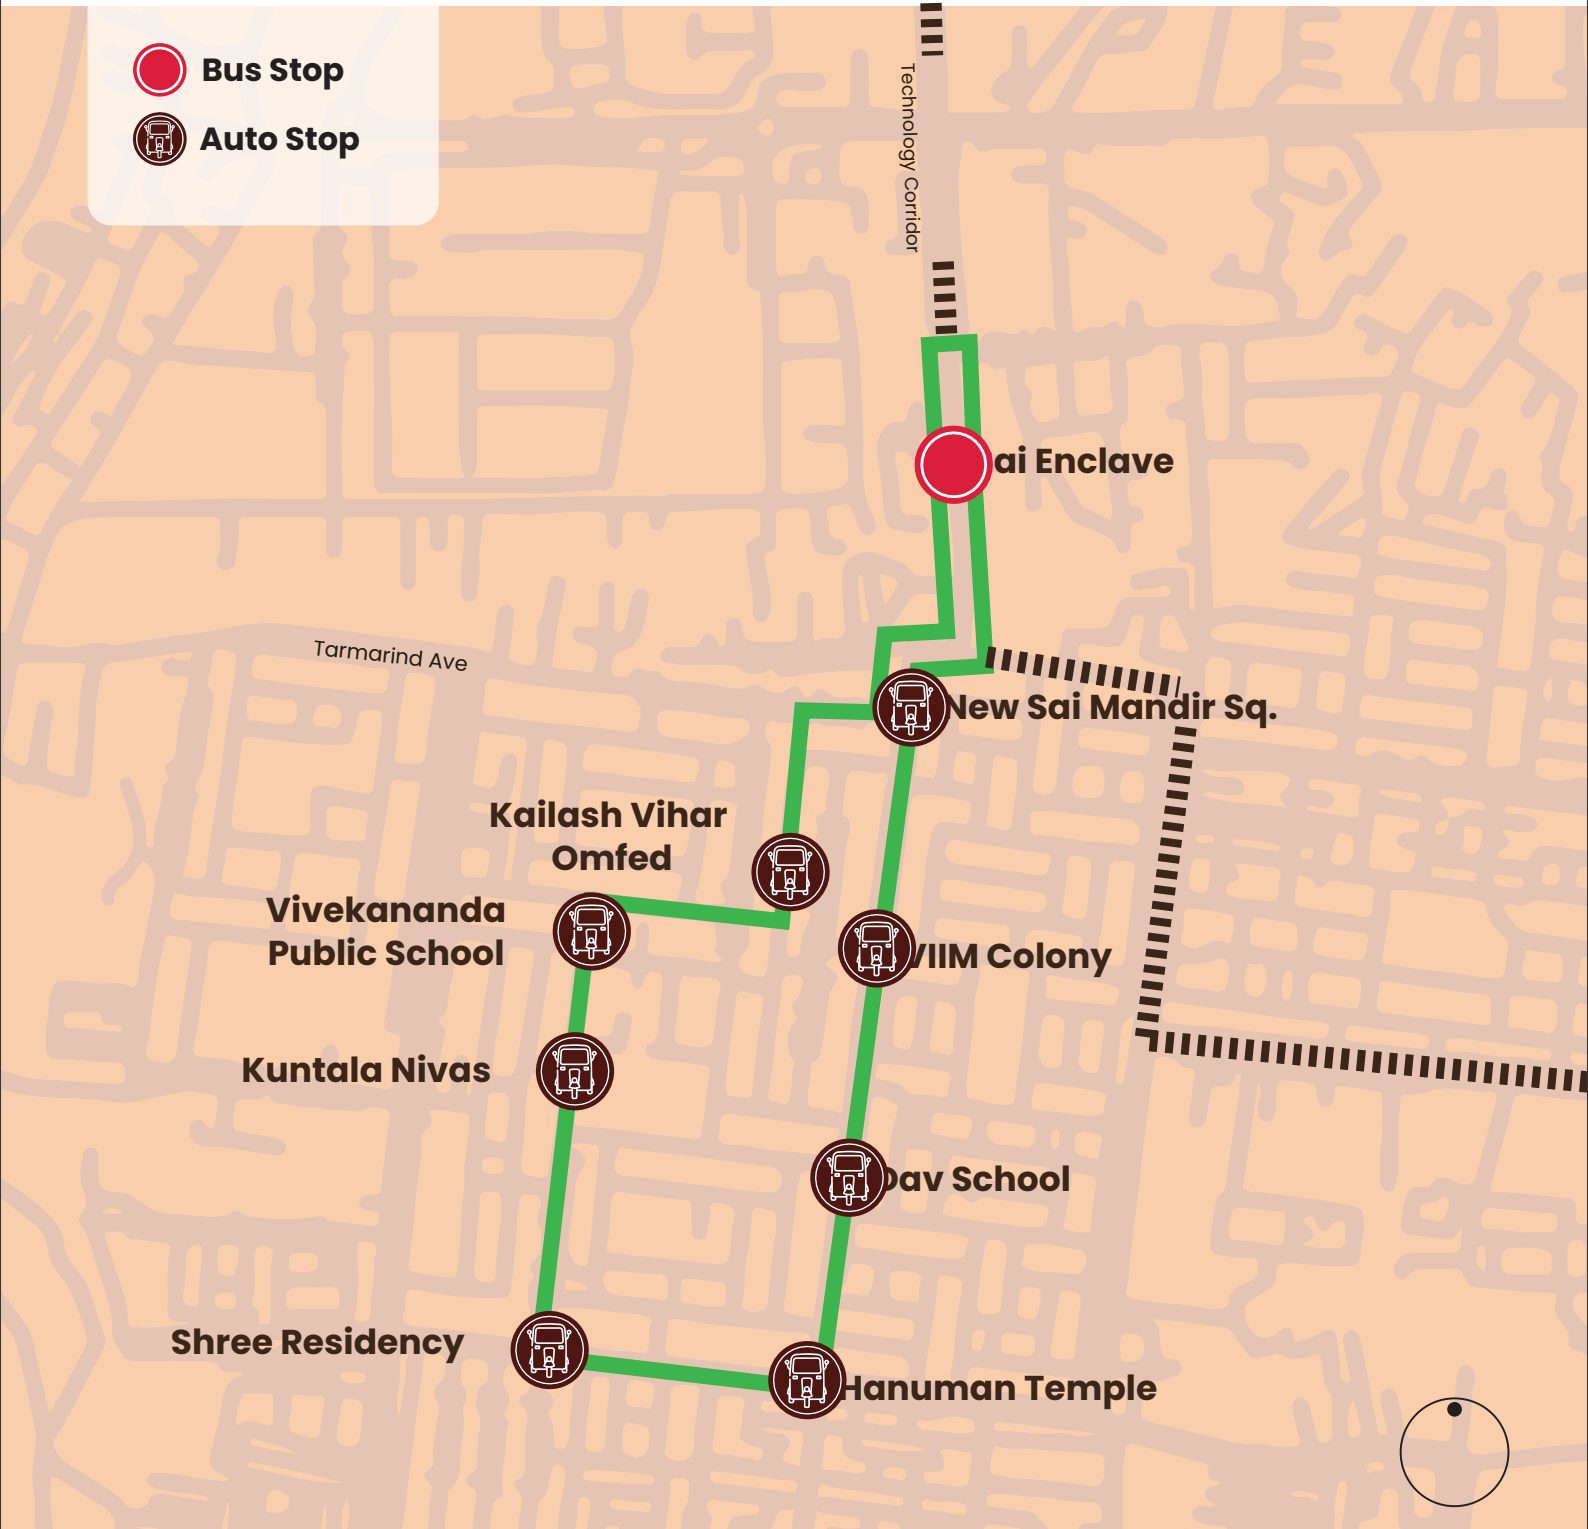

ER-03 (Sailashree Vihar)

Operating Hours | 09:00 AM - 06:00 PM

- Bus Stop**
- Auto Stop**

Available every 15 - 20 minutes in peak hours

3 E-Ride

Total Route Length: **2.74 Km**

ER-04 (Sum Hospital)

Operating Hours | 09:00 AM - 06:00 PM

- Bus Stop**
- Auto Stop**

Available every 15 -20 minutes in peak hours

4 E-Ride

Total Route Length: 3.21 Km

ER-08 (Infocity)

Operating Hours | 09:00 AM - 06:00 PM

- Bus Stop**
- Auto Stop**

Available every 15 - 20 minutes in peak hours

4
E-Ride

Total Route Length: 1.78 Km

ER-12 (Damana Square)

Operating Hours | 09:00 AM - 06:00 PM

Available every 15 - 20 minutes in peak hours

4
E-Ride

Total Route Length: **3.1 Km**

ER-13 (Jagamara Jagannath Temple)

Operating Hours | 09:00 AM - 06:00 PM

Available every 10 -15 minutes in peak hours

6 E-Ride

Total Route Length: 2.9 Km