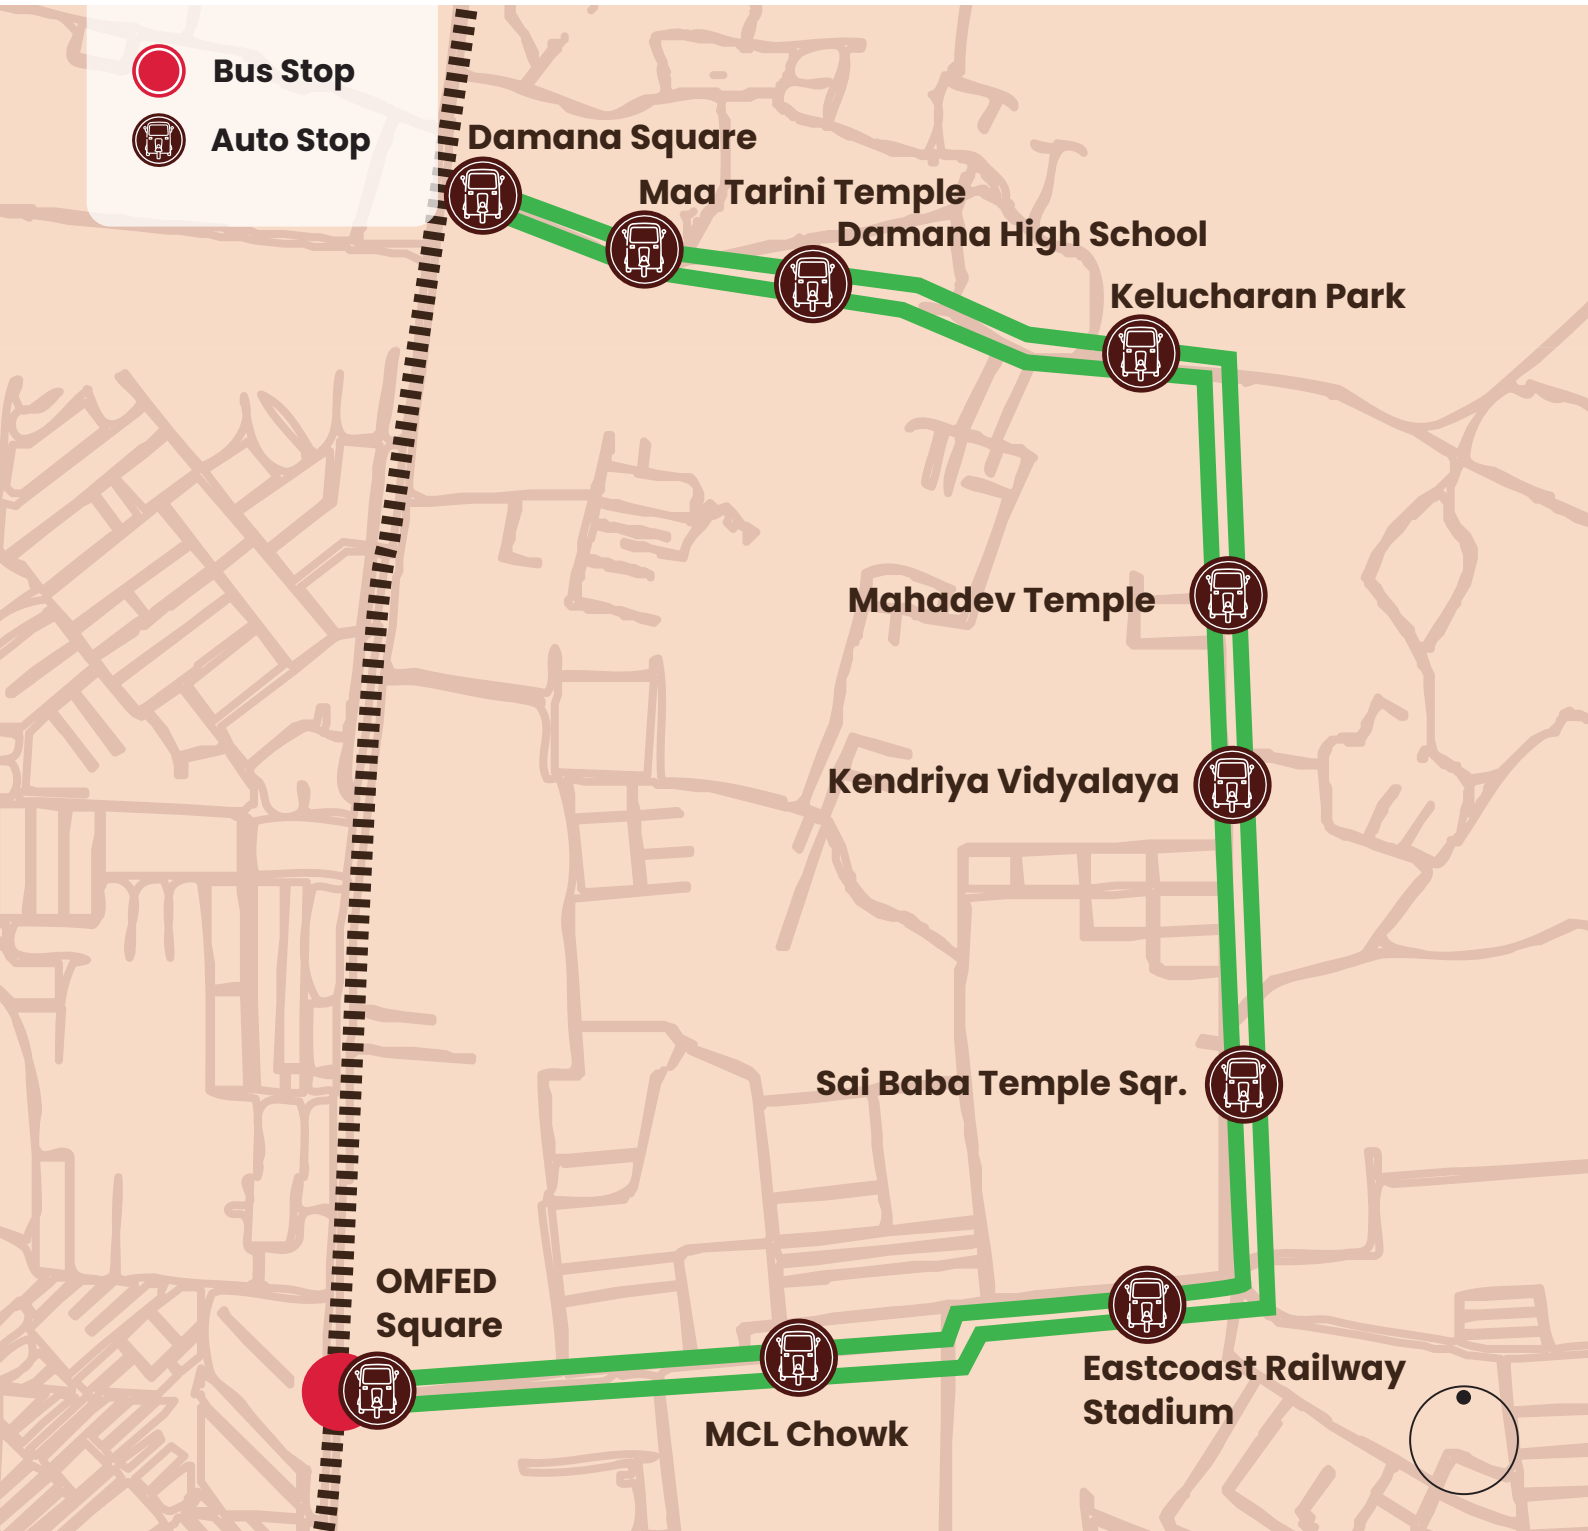

ER-03 (Sailashree Vihar)

Operating Hours | 09:00 AM - 06:00 PM

- Bus Stop**
- Auto Stop**

Available every 15 - 20 minutes in peak hours

3 E-Ride

Total Route Length: **2.74 Km**

ER-04 (Sum Hospital)

Operating Hours | 09:00 AM - 06:00 PM

- Bus Stop**
- Auto Stop**

Available every 15 -20 minutes in peak hours

4 E-Ride

Total Route Length: 3.21 Km

ER-08 (Infocity)

Operating Hours | 09:00 AM - 06:00 PM

- Bus Stop**
- Auto Stop**

Available every 15 - 20 minutes in peak hours

4
E-Ride

Total Route Length: 1.78 Km

ER-12 (Damana Square)

Operating Hours | 09:00 AM - 06:00 PM

Available every 15 - 20 minutes in peak hours

4
E-Ride

Total Route Length: **3.1 Km**

ER-13 (Jagamara Jagannath Temple)

Operating Hours | 09:00 AM - 06:00 PM

Available every 10 -15 minutes in peak hours

6 E-Ride

Total Route Length: 2.9 Km