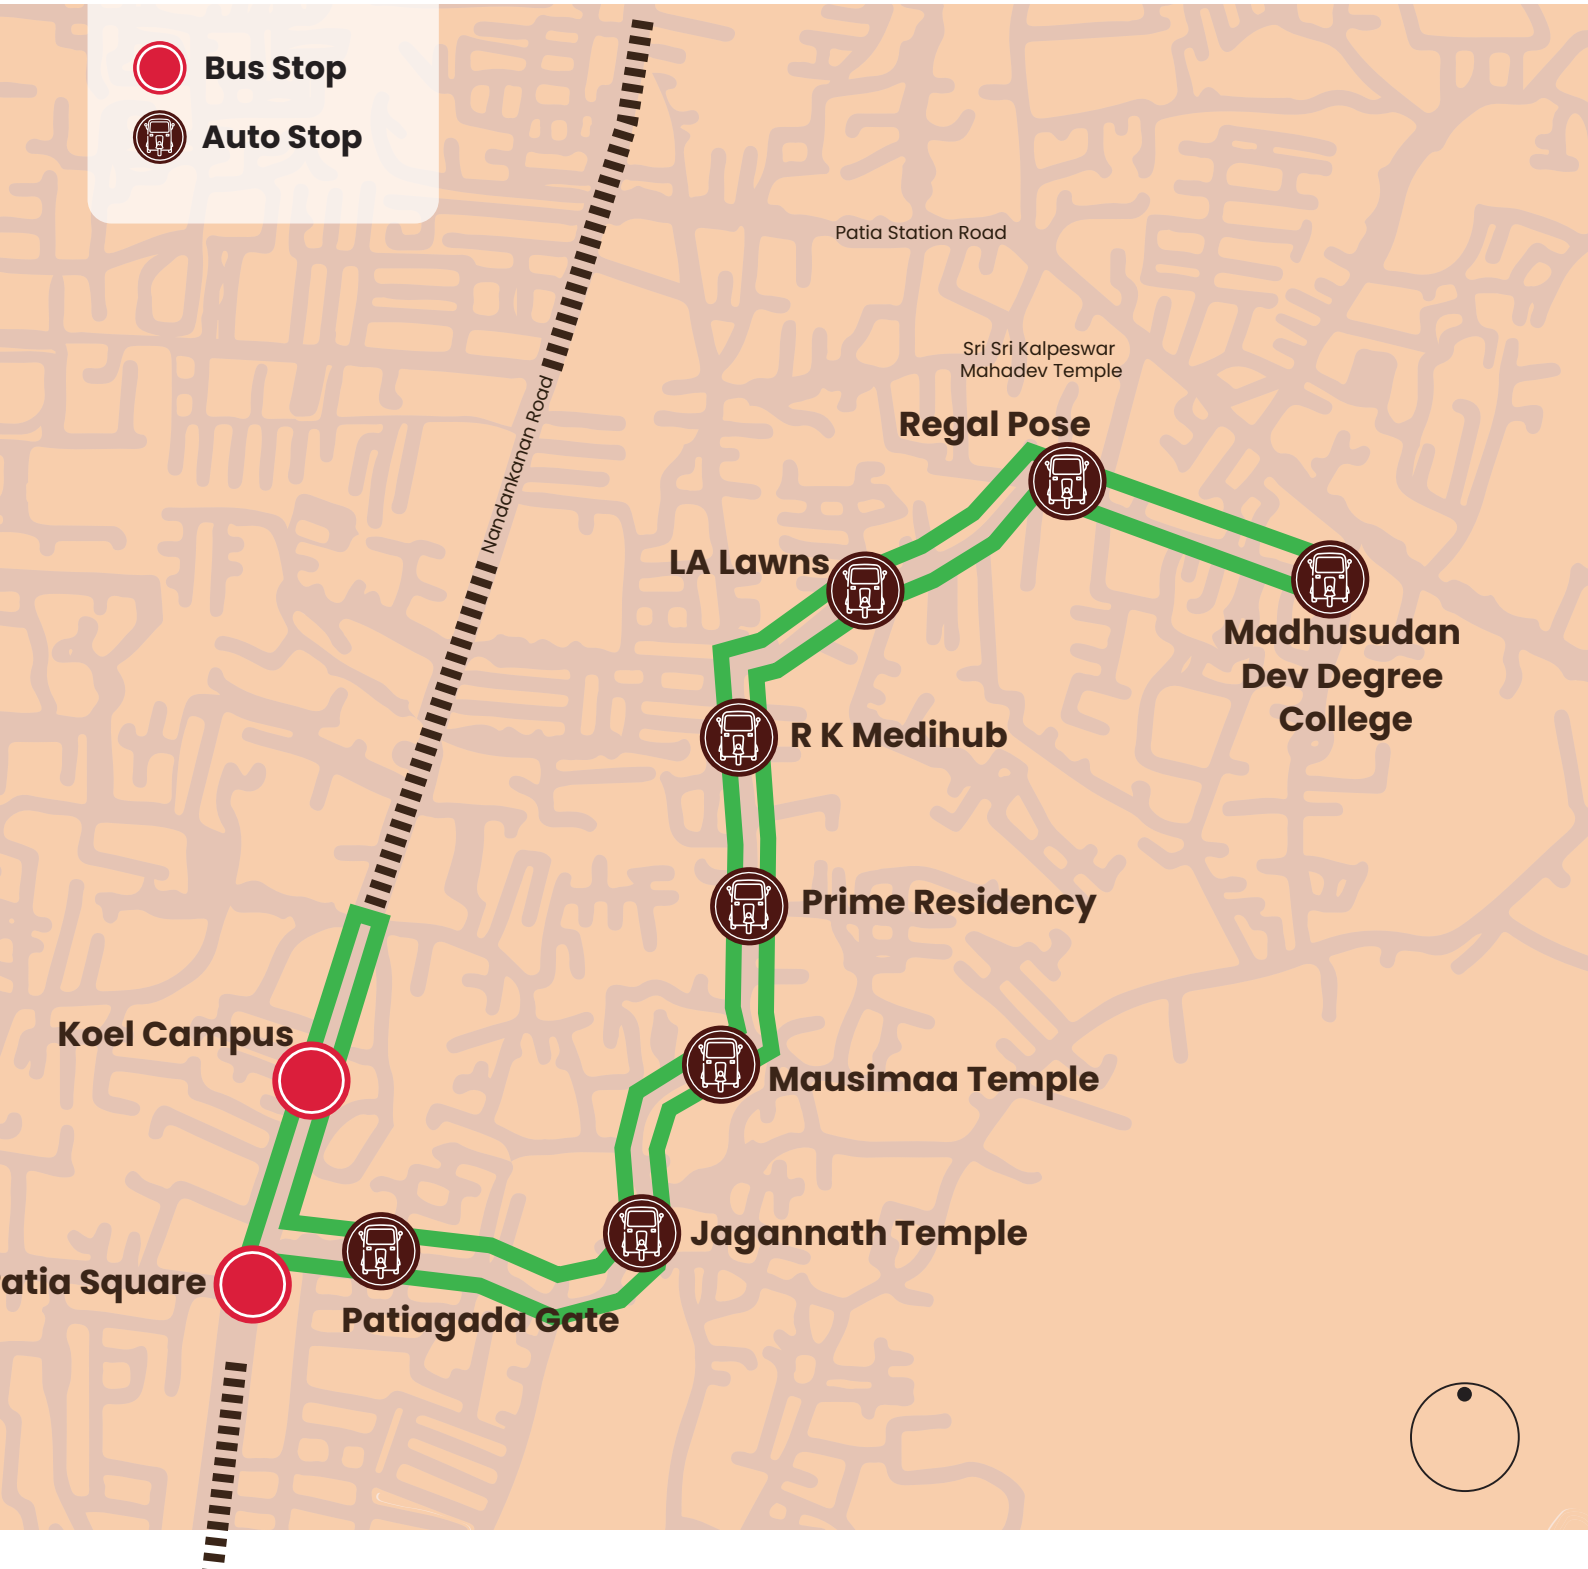

3 E-Ride

Total Route Length: 1.92 Km

ER-02 (Patiagada)

Operating Hours | 09:00 AM - 06:00 PM

Bus Stop
 Auto Stop

Available every 15 - 20 minutes in peak hours

4
E-Ride

Total Route Length: 5.48 Km

ER-03 (Sailashree Vihar)

Operating Hours | 09:00 AM - 06:00 PM

- Bus Stop**
- Auto Stop**

Available every 15 - 20 minutes in peak hours

3 E-Ride

Total Route Length: **2.74 Km**

ER-04 (Sum Hospital)

Operating Hours | 09:00 AM - 06:00 PM

- Bus Stop**
- Auto Stop**

Available every 15 -20 minutes in peak hours

4 E-Ride

Total Route Length: 3.21 Km

ER-08 (Infocity)

Operating Hours | 09:00 AM - 06:00 PM

- Bus Stop**
- Auto Stop**

Available every 15 - 20 minutes in peak hours

Operating Hours | 09:00 AM - 06:00 PM

Available every 10 -15 minutes in peak hours

6 E-Ride

Total Route Length: 2.9 Km