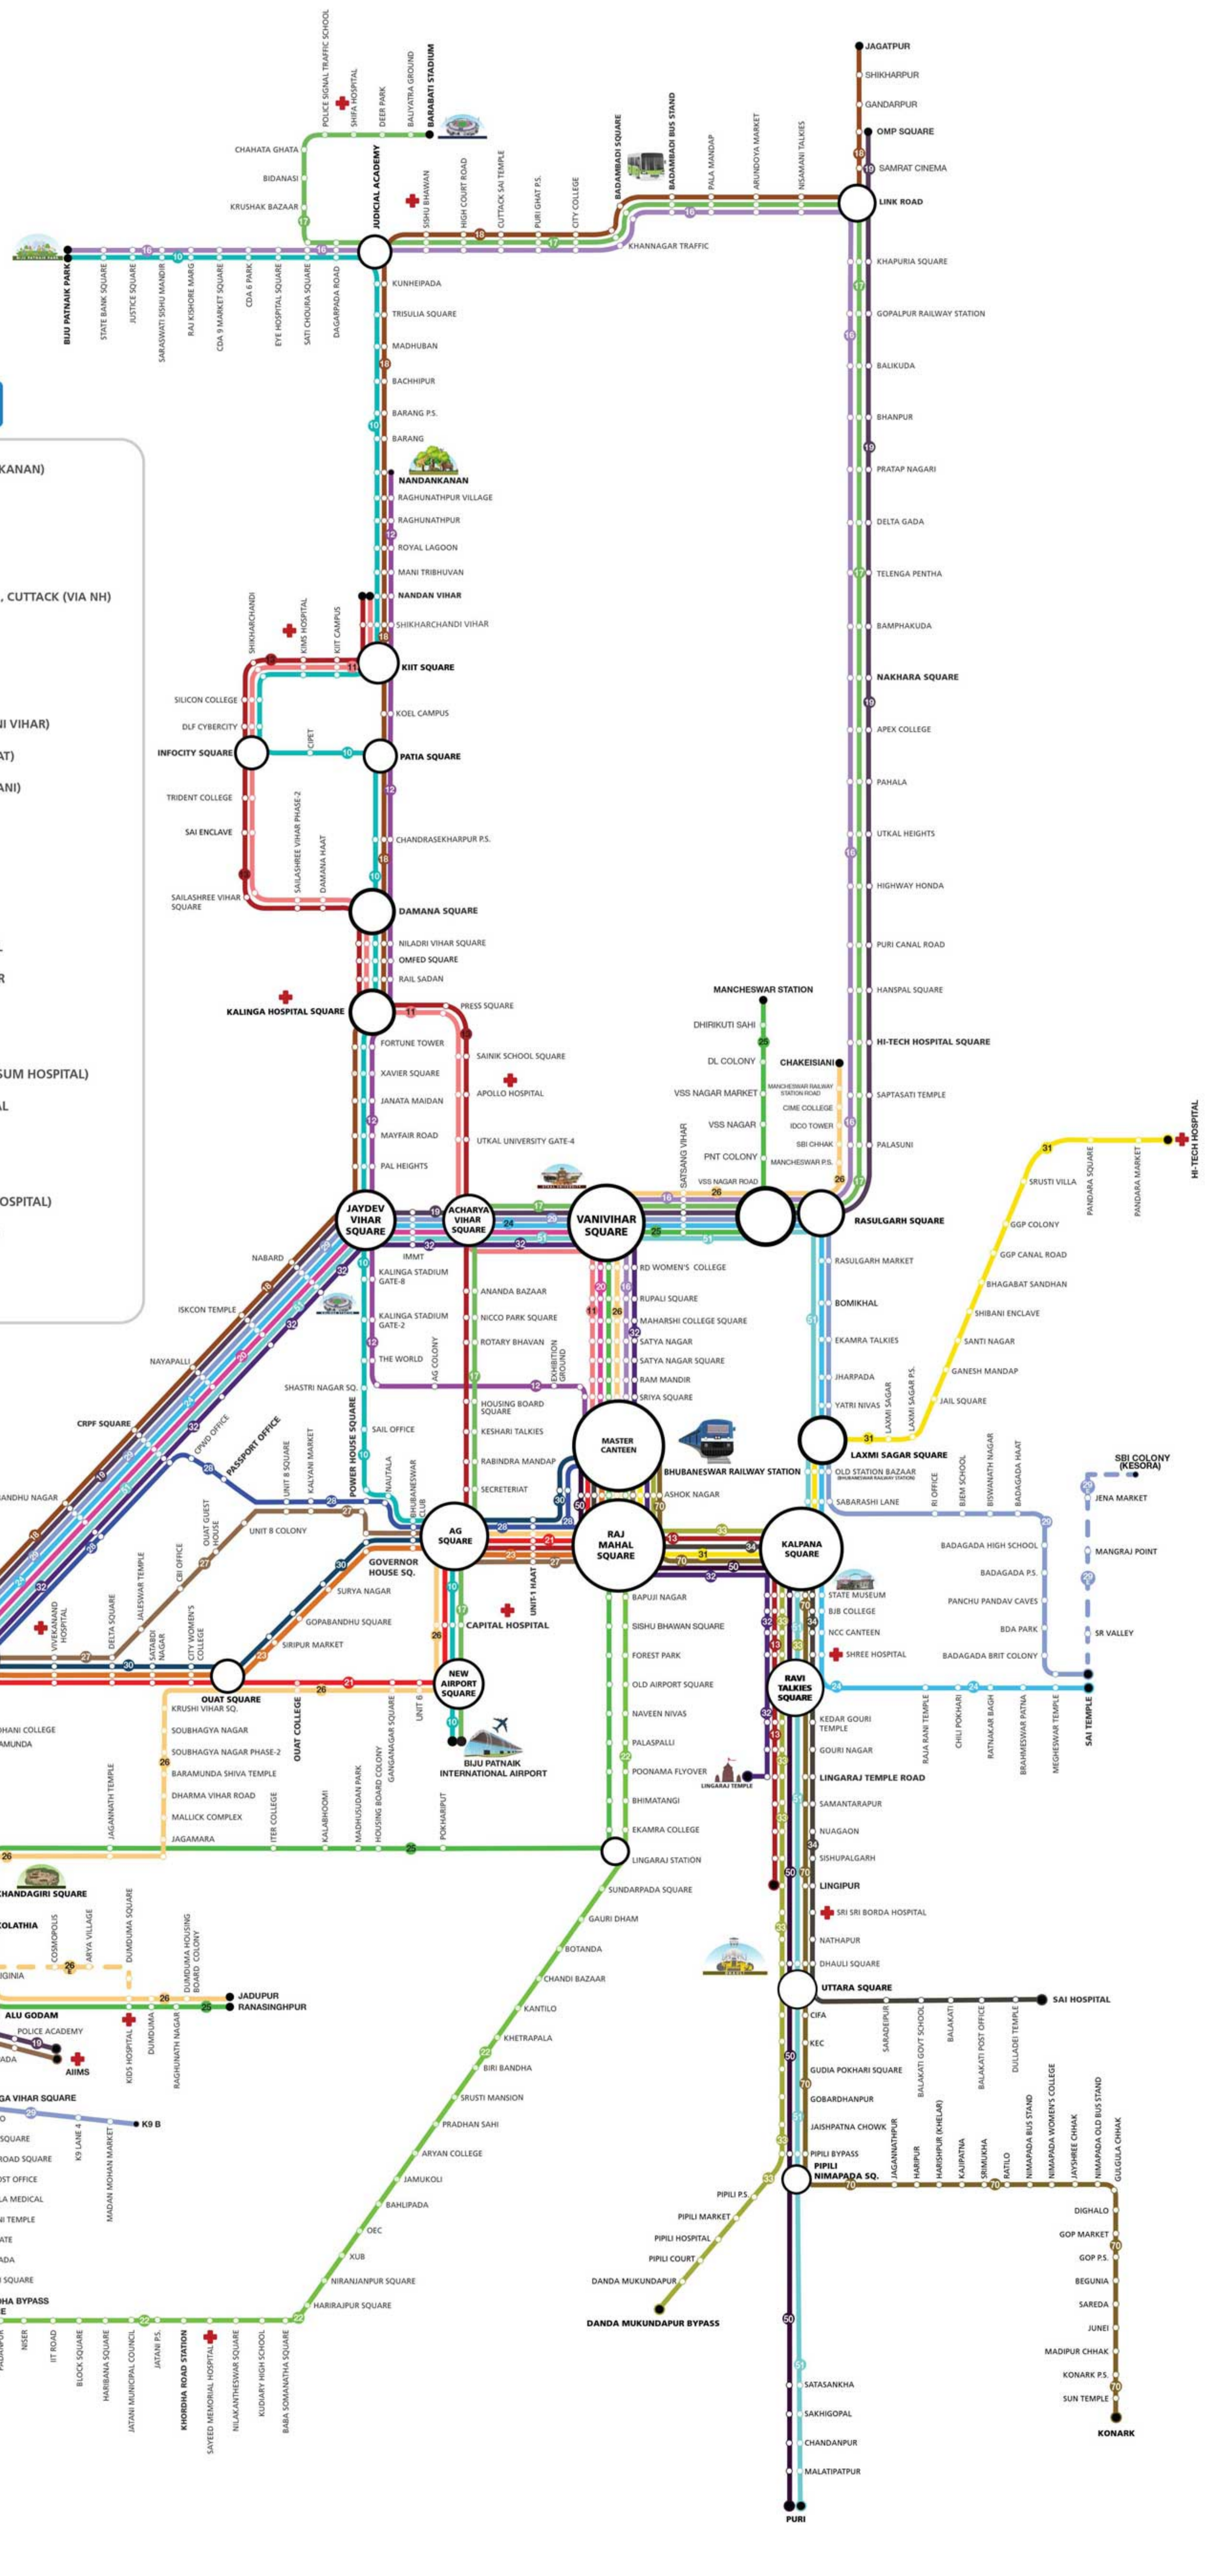

MO BUS NETWORK

Capital Region Urban Transport
Bhubaneswar • Cuttack • Puri

ROUTE DETAILS

- ROUTE-10 - AIRPORT - BIJU PATNAIK PARK, CUTTACK (VIA NANDANKANAN)
- ROUTE-11 - NANDAN VIHAR - BHUBANESWAR RAILWAY STATION
- ROUTE-12 - BHUBANESWAR RAILWAY STATION - NANDANKANAN
- ROUTE-13 - NANDAN VIHAR - LINGIPUR
- ROUTE-16 - BHUBANESWAR RAILWAY STATION - BIJU PATNAIK PARK, CUTTACK (VIA NH)
- ROUTE-17 - AIRPORT - BARABATI STADIUM, CUTTACK (VIA NH)
- ROUTE-18 - BARAMUNDA ISBT - JAGATPUR (VIA NANDANKANAN)
- ROUTE-19 - AIIMS HOSPITAL - OMP SQUARE, CUTTACK (VIA NH)
- ROUTE-20 - BHUBANESWAR RAILWAY STATION - KHORDHA (VIA VANI VIHAR)
- ROUTE-21 - BHUBANESWAR RAILWAY STATION - KHORDHA (VIA OUAT)
- ROUTE-22 - BHUBANESWAR RAILWAY STATION - KHORDHA (VIA JATANI)
- ROUTE-23 - BHUBANESWAR RAILWAY STATION - SUM HOSPITAL
- ROUTE-24 - SAI TEMPLE - KALINGA VIHAR
- ROUTE-25 - MANCHESWAR - DUMDUMA (RANASINGHPUR)
- ROUTE-26 - CHAKEISIANI - DUMDUMA (JADUPUR)
- ROUTE-27 - BHUBANESWAR RAILWAY STATION - AIIMS HOSPITAL
- ROUTE-28 - BHUBANESWAR RAILWAY STATION - KALINGA NAGAR
- ROUTE-29 - KALINGA VIHAR (K9B) - SAI TEMPLE
- ROUTE-29E - KALINGA VIHAR (K9B) - SBI COLONY (KESORA)
- ROUTE-30 - BHUBANESWAR RAILWAY STATION - CHATABAR (VIA SUM HOSPITAL)
- ROUTE-31 - BHUBANESWAR RAILWAY STATION - HI-TECH HOSPITAL
- ROUTE-32 - BARAMUNDA ISBT - LINGARAJ TEMPLE
- ROUTE-33 - BHUBANESWAR RAILWAY STATION - PIPILI
- ROUTE-34 - BHUBANESWAR RAILWAY STATION - BALAKATI (SAI HOSPITAL)
- ROUTE-50 - BHUBANESWAR RAILWAY STATION - PURI BUS STAND
- ROUTE-51 - BARAMUNDA ISBT - PURI BUS STAND
- ROUTE-70 - BHUBANESWAR RAILWAY STATION - KONARK

TOLL FREE NO: 18003450061

the way we **MO**ve