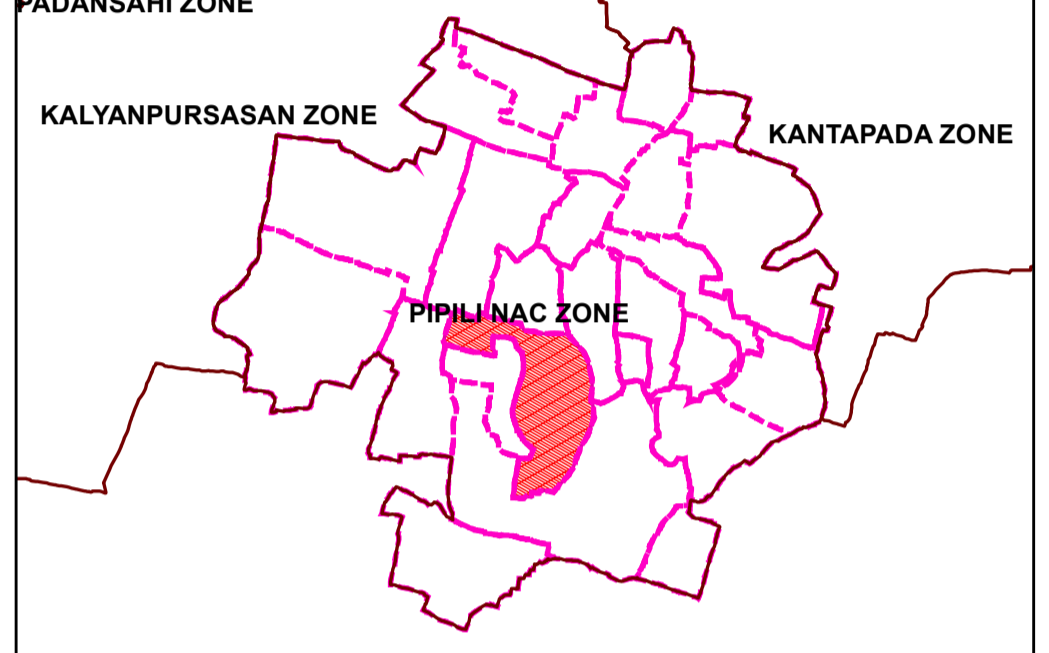

DRAFT LAND USE MAP

KEY MAP: ZONE OF EXTENDED AREA

ZONE : PIPILI NAC

KEY MAP: VILLAGES IN PIPILI NAC ZONE

VILLAGE / MOUZA : JAYAPURSASAN

LEGEND

LANDUSE		

NOTES: